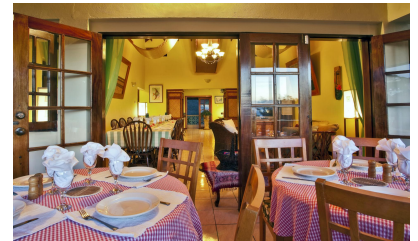

Ref: G204

Fantastic Caribbean B&B with 10 bedrooms

**1,450,000
USD**

Investment type : For sale

Price in Euros : 1,406,500 EUR

Country : Saint Lucia

Property type : B&B

Price in US Dollars : 1,450,000 USD

Condition : Turnkey

Bedrooms : 10

Restaurants : 1

Hotel area :

- ✓ Bar
- ✓ Onsite parking
- ✓ Exterior swimming pool
- ✓ Garden
- ✓ Private quarters
- ✓ WiFi
- ✓ Room minibars
- ✓ Reception
- ✓ Exterior dining
- ✓ Safes

Business:

The Inn is owned by a locally registered company that is in turn owned by an IBC. This will in case of a sale allow for easy and swift share transfers.

Its currently owner operated with 1 part-time and 4 full-time employees when fully occupied. It further presents and opportunity for expansion by 16 additional rooms to a luxury boutique resort or possibly 4-8 luxury apartments for rent or sale.

Info:

The resort is a 10 bedroom villa / hotel in Cap Estate located on 32 600 square feet of land overlooking the Caribbean Sea to the north of the island. It is one of only four resorts in the villa development, and only 1 minute from the islands only 18 holes championship golf course.

The business is in very good standing and fully operational. All 10 bedrooms with en-suite bathrooms, restaurant, kitchen, massage pyramid, pool, lounge and bar are in very good condition. It is presently operated as a hotel with the option to book the entire resort for wedding parties, family reunions, special interest groups, etc. This has proven to be very successful and will continue with a number of future reservations already on the books. It has benefitted through steadily growing revenue from especially destination wedding groups that enjoy the idea of having their own private villa with all the services of a resort. It is not uncommon to have large wedding gatherings of up to 40 and 50 guests with guests staying in additional villas nearby. Guests have the option of using the facilities of some hotels nearby.